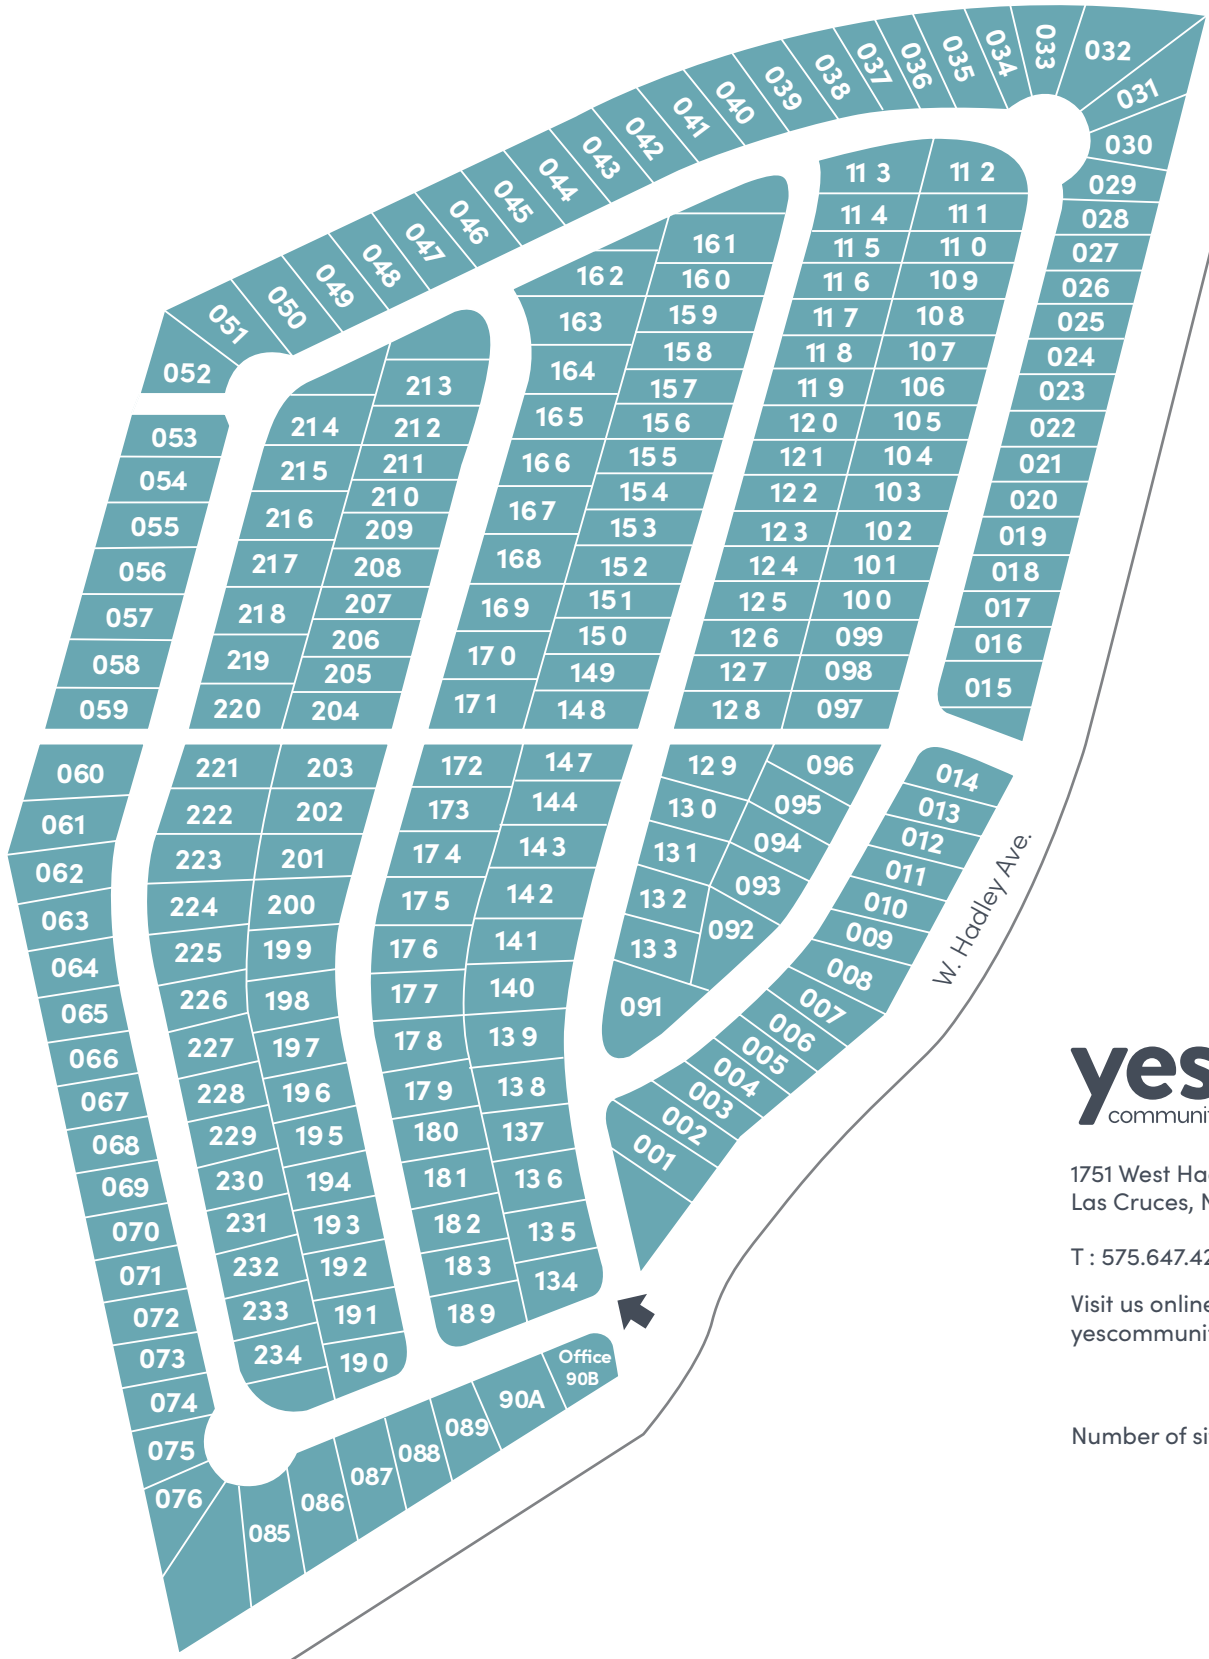

Valley Verde

1751 West Hadley Avenue
Las Cruces, NM 88005

T : 575.647.4227

Visit us online at:
yescommunities.com

Number of sites: 220